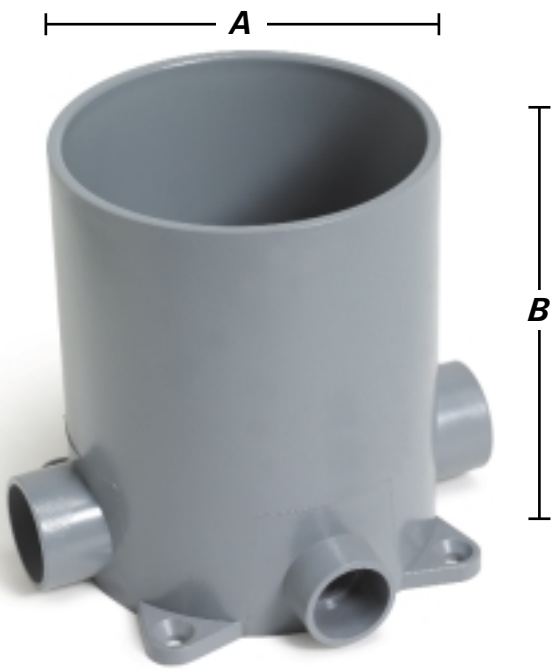

•PVC Box
Accessories
Covers: Single
Covers: Multi

Box & Accessories

CATALOG #	DESCRIPTION	DIMENSIONS		INTERIOR CAPACITY
		A	B	
FB	ROUND PVC BOX WITH (4) 3/4" HUBS, (2) 1" HUBS, & PRE FORMED PARTITIONING SLOT (SLIDE <i>NOT</i> INCLUDED) ADAPTER RING <i>NOT</i> INCLUDED	4 9/16"	6"	90 CU. IN. (15.5/IN.)
FBLEW	ROUND PVC BOX WITH (4) 3/4" HUBS, (2) 1" HUBS, & PRE FORMED PARTITIONING SLOT (SLIDE <i>NOT</i> INCLUDED) ADAPTER RING INCLUDED	4 9/16"	6"	90 CU. IN. (15.5/IN.)
CATALOG#	DESCRIPTION			
LRA	LEVELING RING ADAPTER FOR ROUND FLANGED COVER PLATES			
SLIDE	SLIDE PARTITION FOR FB & FBLEW FLOOR BOXES			
Y-CONN	LOOPING CONNECTOR FOR FB & FBLEW FLOOR BOXES			

FB