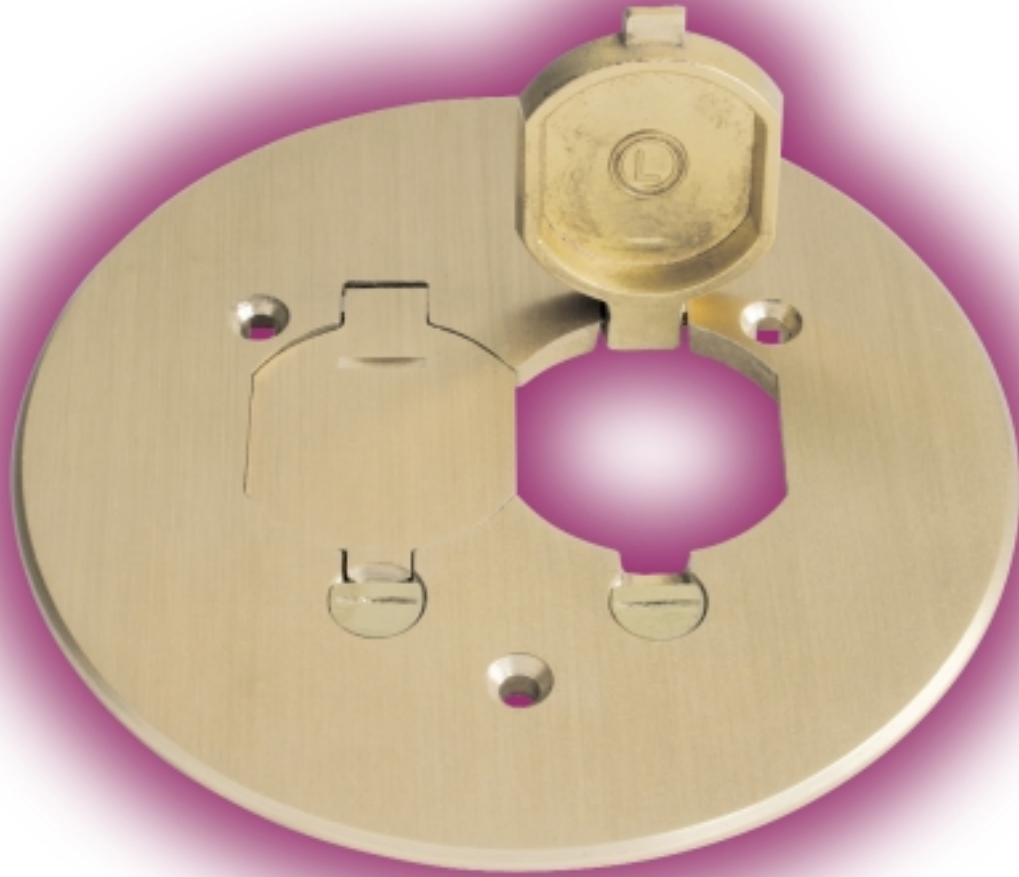

PVC

L **LEW ELECTRIC**
FITTINGS COMPANY

SERVING THE ELECTRICAL INDUSTRY SINCE 1901

Log on
for complete
www.lewelectric.com
line catalog and
specifications

PVC Box
Accessories
Covers: Single
Covers: Multi

Catalog #904P
www.lewelectric.com