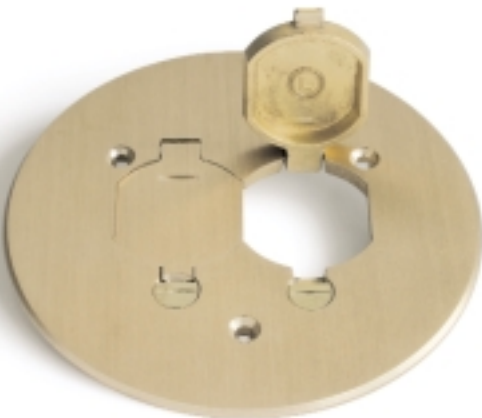

FB

Y-CONN

LRA

SLIDE

**PVC Box
Accessories**
• Covers: Single
Covers: Multi

PVC *Covers: Single Service*

CATALOG#	DESCRIPTION
DCF-1-X	BRASS FLANGED COVER, W/ SINGLE FLIP LID & DUPLEX MOUNT. PLT.
DCF-1-X-GFI	BRASS FLANGED COVER, W/ SINGLE FLIP LID & GFI/ DECORA MOUNT. PLT.
DCF-1-X-A	*ALUMINUM FLANGED COVER, 5 1/4" DIA., W/ SINGLE FLIP LID & DUPLEX MOUNT. PLT.
DCF-1-X-A-GFI	*ALUMINUM FLANGED COVER, 5 1/4", W/ SINGLE FLIP LID & GFI/ DECORA MOUNT. PLT
DCF-1-X-LR	BRASS FLANGED COVER, W/ DUAL FLIP LID & DUPLEX MOUNT. PLT.
DCF-1-X-LR-A	*ALUMINUM FLANGED COVER, 5 1/4" DIA., W/ DUAL FLIP LID & DUPLEX MOUNT. PLT
TCP-1	BRASS FLANGED COVER, W/ 2" – 1/2" COMBO PLUG FOR COM/DATA. OR SINGLE RECEPT.
TCP-1-3/4"	BRASS FLANGED COVER, W/ 2" – 3/4" COMBO PLUG FOR COM/DATA. OR SINGLE RECEPT.
TCP-1-1"	BRASS FLANGED COVER, W/ 2" – 1" COMBO PLUG FOR COM/DATA OR SINGLE RECEPT.
TCP-2	BRASS FLANGED COVER, W/ (2) 1 1/2", SCREW PLUGS FOR DUPLEX POWER OR COM./ DATA
TCP-2-LR	SEAMLESS BRASS FLANGED COVER, W/ DUAL FLIP LID AND DUPLEX MOUNT. PLT.
TCP-2-LR-A	<i>(AVAILABLE 02/2005)</i> SEAMLESS ALUMINUM FLANGED COVER, W/ DUAL FLIP LID AND DUPLEX MOUNT. PLT.

□ ALL COVERS EXCEPT WHERE INDICATED BY (*) ARE 5 3/4" IN DIA.

DCF-1-X

DCF-1-X-A

DCF-1-X-LR

TCP-2-LR

TCP-2-LR-A

*AVAILABLE
02/2005*

DCF-1-X-LR-A