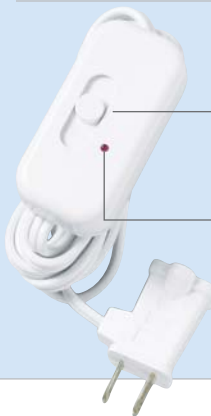

Credenza® Plug-In Lamp Dimmers with Night Light

Select light level with slider; slide on/off
Night light

Description

Maximum Capacity* Model #

Important Information

Lamp Dimmers

Incandescent/Halogen (120V)

Spacer System Plug-In Lamp Dimmers with Infrared Receiver

For Table or Floor Lamps   300W   **SPS-300LD-RP**

Product Above: Just plugs in. Can be controlled by either a Spacer System or GRAFIK Eye® remote control. Cord is 6' (1.8m) long. Lamp dimmers intended only for use with table and floor lamps that do not contain integral dimmers. Available in royal plum (RP) only.

Dimensions: W: 2.45" (62mm); H: 3.23" (82mm); D: 0.96" (25mm).

Attaché On-Cord Lamp Dimmers with Night Light

For Table or Floor Lamps   300W   **LC-300NLH-** ☐

Product Above: Attaches to lamp cord. This product works on all SPT-2 lamp cords. Available in gloss white (WH) and brown (BR) only. Lamp dimmers intended only for use with table and floor lamps that do not contain integral dimmers.

Dimensions: W: 1.50" (38mm); H: 3.10" (79mm); D: 0.90" (23mm).

Credenza Plug-In Lamp Dimmers with Night Light

For Table or Floor Lamps   300W   **TT-300NLH-** ☐

Product Above: Just plugs-in. Cord is 6' (1.8m) long. Lamp dimmers intended only for use with table and floor lamps that do not contain integral dimmers.

Dimensions: W: 1.50" (38mm); H: 3.10" (79mm); D: 0.90" (23mm).

Ships in 48 hrs.

Color Palette

Gloss Finish

Add color/finish suffix to Credenza or Attaché model #
Example: **TT-300NLH-WH**

WH White

BR Brown

BL Black

Matte Finish

Spacer System lamp dimmers are available in royal plum only.

*Maximum Capacities

Lamp dimmers are not intended for motor loads or other non-lighting loads.

Packaging Options

Box and clamshell options, pg.230.

Controls are 120V, 60Hz unless noted.

Global Ordering see pg.229

For More Information:

www.lutron.com/lampdimmers
Fax-on-Demand 1-800-523-9466