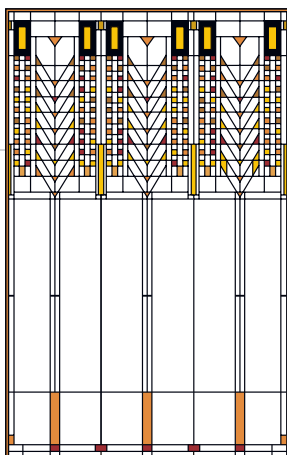

Entire-Room Systems

Lutron's GRAFIK Eye® lighting control system offers scene-based control of the light in any area of the home. One button can adjust lighting and shades with subtle or dramatic transitions.

- Home Theater
- Bedroom
- Living Room

Whole-Home Systems

Expand one-touch control to the entire home with Lutron's HomeWorks® and RadioRA® lighting control systems. Integrate with outside systems, simplify daily routines, and enhance security, all at the touch of a button.

- Any size home
- New construction or retrofit
- Remote access via phone or modem

Exclusive Fabrics

Choose from exclusive fabric designs, including exact reproductions of leaded-glass designs by Frank Lloyd Wright®. Lutron can also accommodate customers' own designs.

Fabrics

Lutron offers a broad array of fabric choices in dozens of colors and styles in three families:

SheerShade™

Greater than 1% openness:

- Filter sunlight
- Ultra-violet control
- Preserve view

Privacy

Between 1% and 0% openness:

- Some translucence
- Ultra-violet control
- Minimal view

Blackout

0% openness:

- Total sun blockage
- Total privacy

Many of Lutron's fabrics are PVC-free to support a "green" design philosophy.