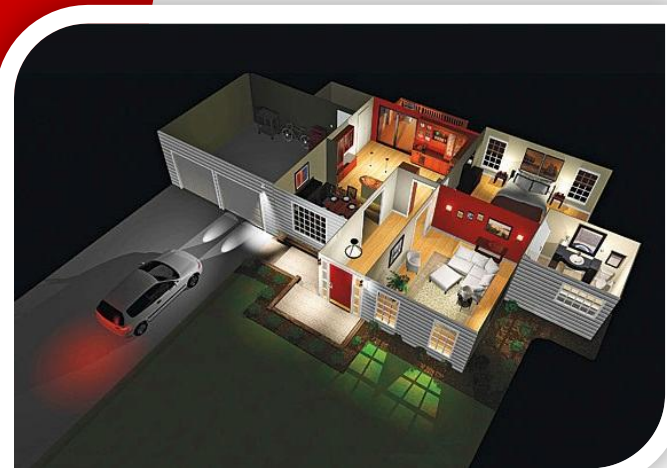

Count on Womack Electric Supply to be your residential home automation and connectivity solutions provider. Our solutions include intercom, music, lighting, home theater, sound, vacuum and more.

Place the power of home control at the homeowner's fingertips. Let us show you our home automation and connectivity solutions today.