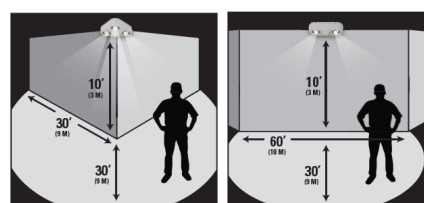

Coverage Area

Features

- Maintenance-free LEDs with 50,000 hours of life
- Durable, die-cast aluminum housing
- Mounts easily to recessed junction box; cover plate included
- Optics rotate 360° for maximum adjustability
- Patents pending optics, mounting bracket and design
- Timing and sensitivity adjustments (Motion Activated versions)