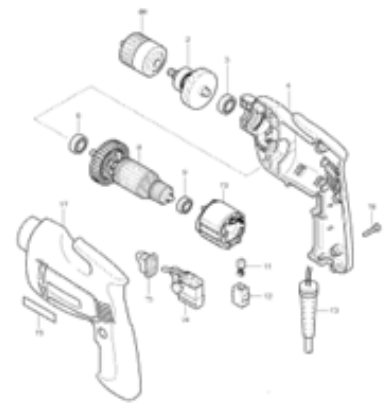

REPAIR SERVICES

WOMACK TOOL SALES & SERVICE REPAIR MANUFACTURER-PARTNERS

Womack Tool Sales & Service is pleased to offer authorized repair service for many major manufacturers, some of which are listed below. Please contact us for a complete listing of our repair manufacturer-partners.

WE REPAIR THE FOLLOWING MANUFACTURER TOOLS:

Bosch	Makita
Bostitch Air	Maxis
Burndy	Milwaukee Tools
Champion Cutting Tools	Multiquip Equipment
Current Tools	Paslode AirTools
Dewalt	Porter Cable
Diamond Products	Powers
Englo	Ramset
Enerpac	Reed Manufacturing
Fein	Ridgid
Gardner Bender	Ro-Air
Generac Generators	Senco
Greenlee	Skil
Hitachi Air	Southwire
Hitachi Power	Thomas & Betts
Hougen	
Honda Engines	
Ideal Industries	
Jet Power Tools	
Kett	
Klein Tools	

SERVICE & REPAIR

Count on Womack Tool Sales & Service to provide you with fast, reliable repair services for many leading manufacturer product lines.

We stand behind every repair we make. Each tool repair made has a 30 day labor warranty.

Visit us online to shop our huge Selection of quality tools and to receive more details about our fast, reliable tool repair services.