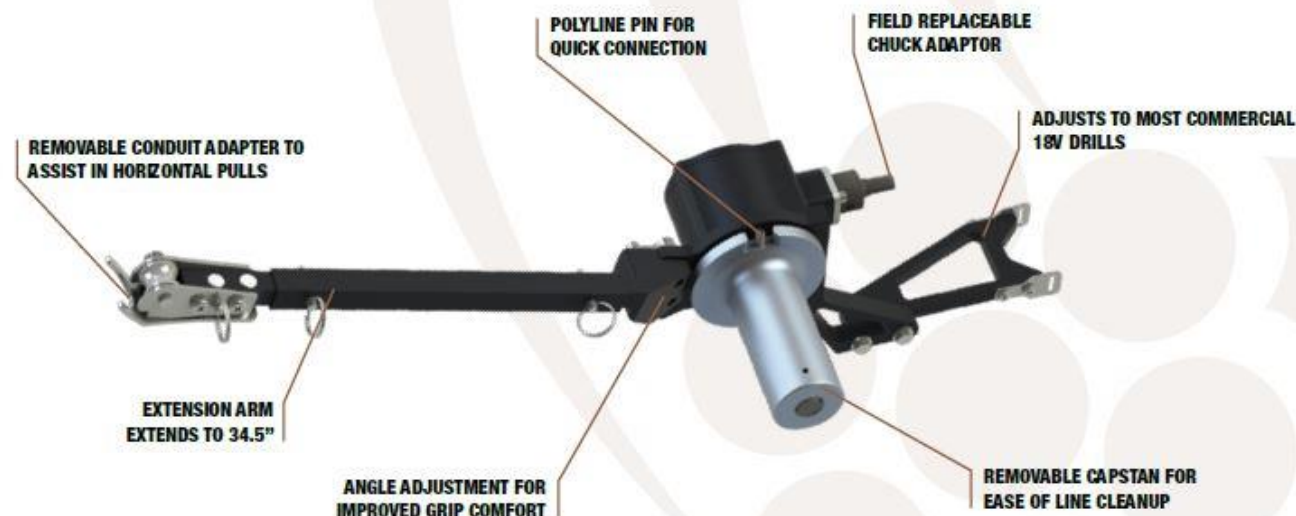

FEATURED

Southwire™

TOOLS & EQUIPMENT

FEATURED

MAXIS® XD1 EXTREME DUTY CIRCUIT PULLER

SAFER, FASTER AND MORE EFFICIENT WAY TO PULL LOW VOLTAGE, BRANCH HOME RUNS, LIGHTING CABLES, AND SMALL CIRCUIT SIZED WIRES

The Maxis® XD1 Extreme Duty Circuit Puller is the latest in the line of high speed lightweight cable pullers from Southwire's Cable Pulling Equipment. Southwire's heritage of innovation continues from the original Pull-It 1000™ Circuit Puller to the latest Maxis® XD1 Circuit Puller offering both strength under load and speed to get the job done on time. This patent pending design can reduce installer fatigue by eliminating the need to pull wire or rope by hand.

ACCEPTS MOST COMMERCIAL 18V DRILLS

LIGHTWEIGHT AND PORTABLE

ONE PERSON SETUP AND OPERATION

ANODIZED FOR CORROSION RESISTANCE

CONTINUOUS PULLING UP TO 600 LBS.

*As compared to pulling by hand.

MODEL #	STOCK #	UPC #	DESCRIPTION	HEIGHT	WIDTH	DEPTH	WEIGHT
XD1	65090901	032886707469	Maxis XD1 Extreme Duty Circuit Puller	8.75"	8"	28.5"	8lbs