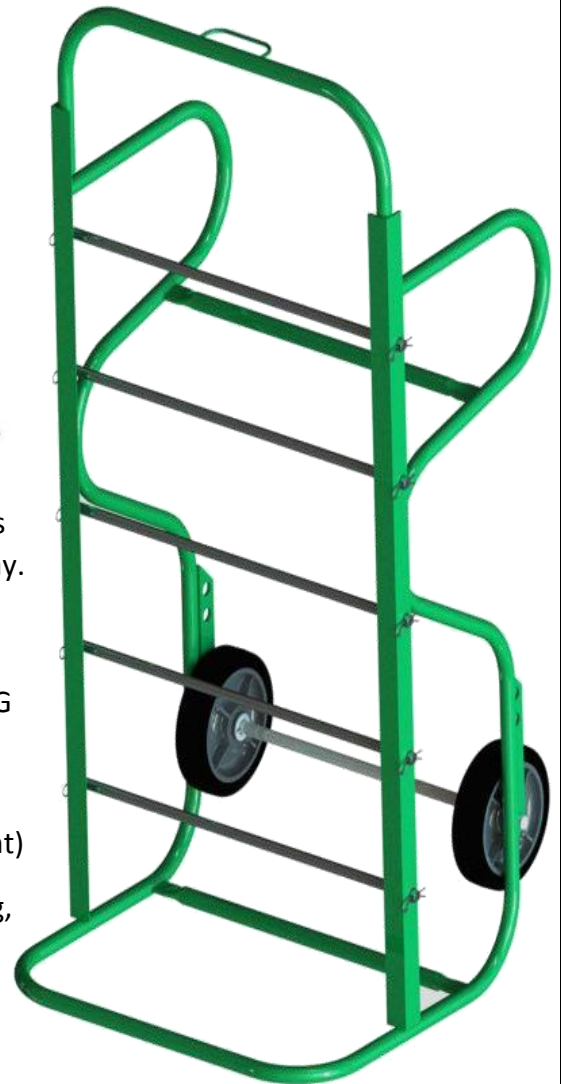

911 Wire Reel Cart (Right)

Large capacity, excellent for storing, transporting or feeding wire.

Allows you to configure for large reels with no loose parts.