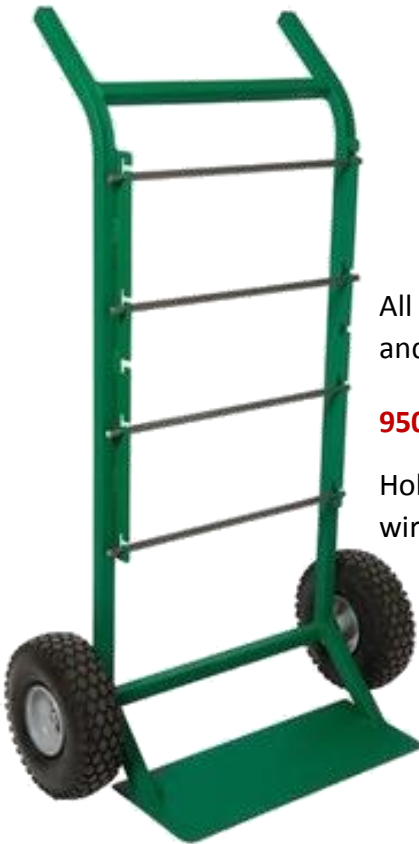

9505 Hand Truck Caddy (Left)

Holds up to twelve (12) spools of #12 AWG wire or eight (8) spools of #10 AWG wire.