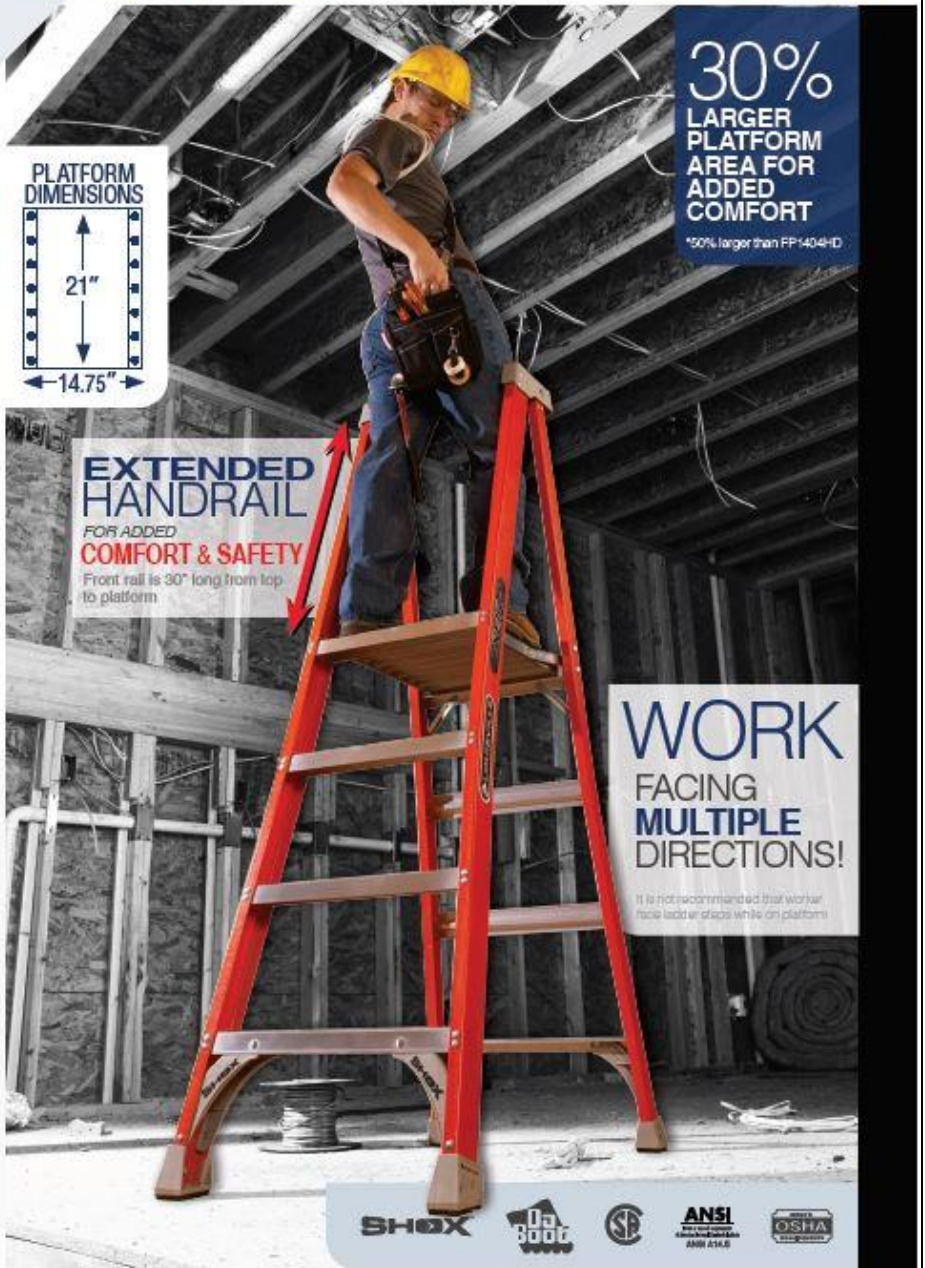

FIBERGLASS PLATFORM LADDER

300 lbs.
TYPE IA LOAD CAPACITY

includes weight of user plus materials

PROTOP™ —
VERSATILE AND DURABLE

DOUBLE-RIVET STEP CONSTRUCTION

WIDE BACK BRACES

SHOX™ —
SUPERIOR IMPACT ABSORPTION

DA BOOT® —
PATENT #7,000,731 B2

PLATFORM DIMENSIONS

30%
LARGER PLATFORM AREA FOR ADDED COMFORT

*50% larger than FP-1404HD

EXTENDED HANDRAIL

FOR ADDED COMFORT & SAFETY

Front rail is 30" long from top to platform

WORK FACING MULTIPLE DIRECTIONS!