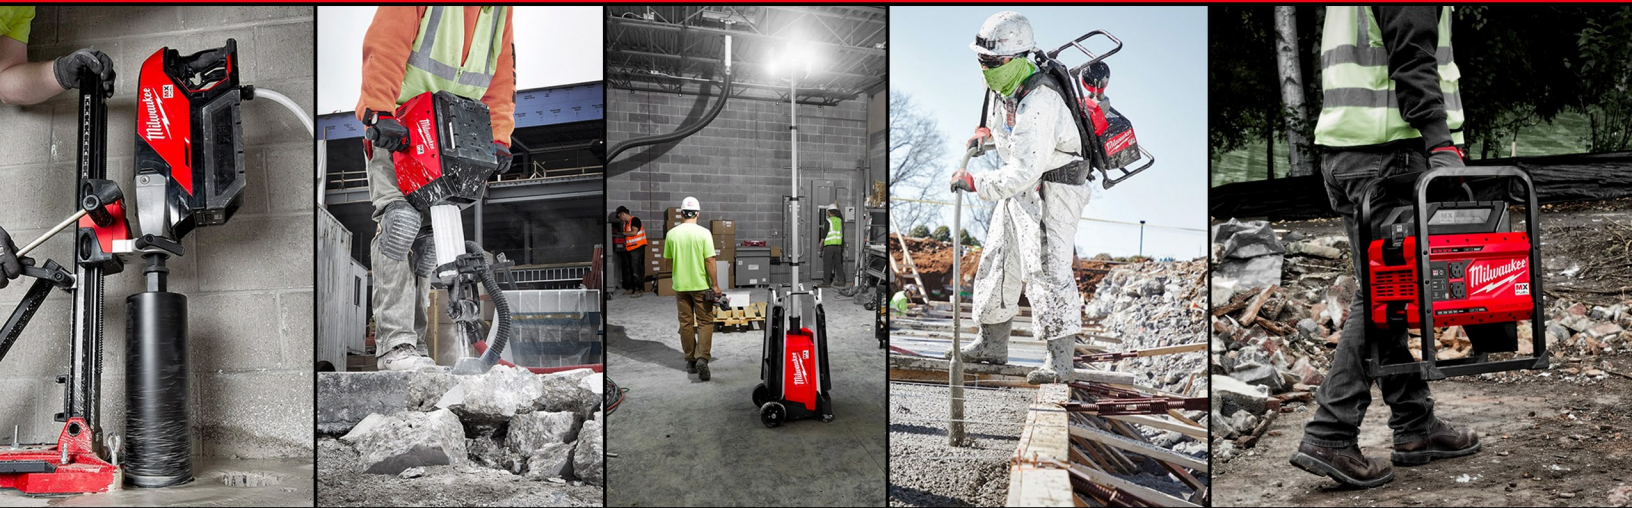

UP TO 20% INSTANT SAVINGS

BUY (2) 14" DIAMOND BLADES

14" BLADE 49-93-7540 $179 EACH

GET ONE FREE
$180 VALUE

BUY

M18 FUEL™ 2-TOOL COMBO KIT
2997-22
$399