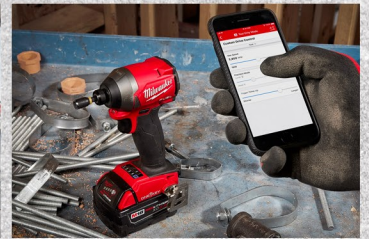

GET ALL FREE

10PC SHOCKWAVE HAMMER DRILL BIT KIT
48-20-9058

21PC BLACK OXIDE DRILL BIT SET
48-89-2801

40PC IMPACT DRILL AND DRIVE SET
48-32-4006

GET \$100 OFF RETAIL ON SELECT M18 FUEL™ KITS WHEN YOU PURCHASE A QUALIFYING M18 FUEL™ KIT AND TRADE IN A PROFESSIONAL GRADE CORDLESS TOOL AND (2) BATTERIES