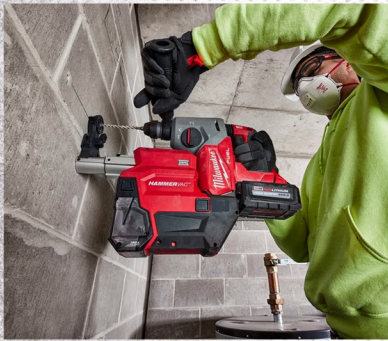

BARE TOOL + FREE BATTERY